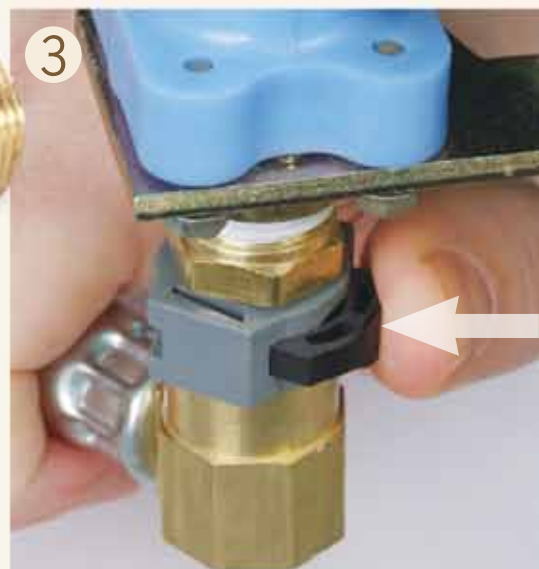

Quick Connect Dishwasher Kit

BrassCraft's new dishwasher Quick Connect Kit provides SureConnect® connection technology with a Speedi Plumb® PLUS patented flexible polymer braid connector.

Easy. It couldn't be simpler for installers. A unique lockable housing lets plumbers see, feel and hear the connection as it's installed. No tools are required to install the connector to the dishwasher fitting.

Quick. Our new SureConnect system was designed to make short work of dishwasher connections, cutting installation time and effort.

Secure. Push and lock, then walk away with confidence. The SureConnect housing features dual o-rings of Viton®* and nitrile that provide a double seal to help assure a leak-free connection.

3 Easy Steps to Install

1. Install dishwasher fitting
2. Slide SureConnect elbow over dishwasher fitting
3. Click to secure!

Quick Connect Dishwasher Kit

Features/Benefits

- Ease of Installation
- Makes connector easy to attach & detach in tight quarters
- Connection Verifications: Audible, Tactile & Visual
- All SureConnect® Quick Connect kits are leak tested at the factory
- Speedi Plumb® PLUS patented braided hose won't corrode and provides superior flexibility and kink resistance

Quick Connect Dishwasher Kit

**3/8" Comp. Inlet x SureConnect® Outlet
w/SureConnect x 3/8" MIP Fitting**

Part No	UPC	Length of Connector	Qty	Lbs	List Price Per Unit
B1-48DWS D	026613135632	48"	10	8	32.36
B1-60DWS D	026613135649	60"	10	9	37.59
B1-72DWS D	026613135656	72"	10	10	42.48