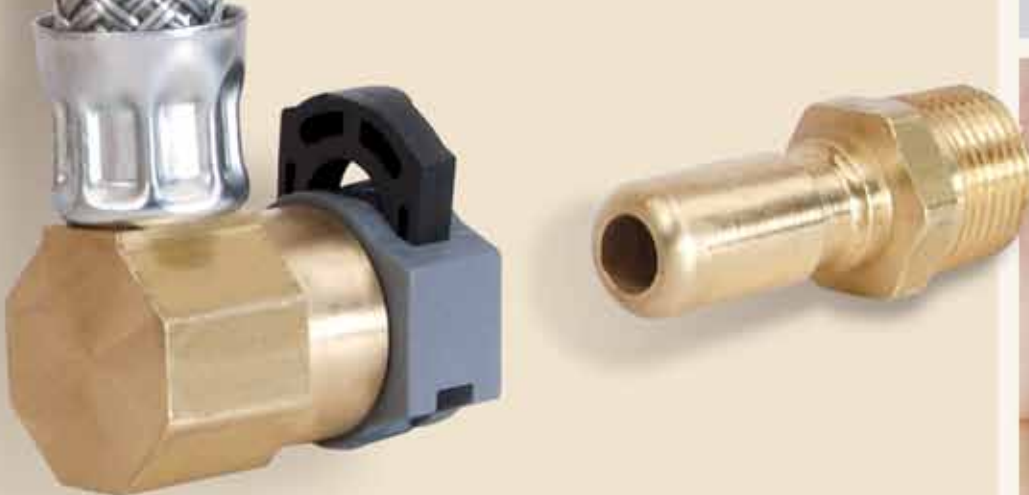

Quick Connect Dishwasher Kit

BrassCraft's new dishwasher Quick Connect Kit provides SureConnect® connection technology with a Speedi Plumb® PLUS patented flexible polymer braid connector.

Easy. It couldn't be simpler for installers. A unique lockable housing lets plumbers see, feel and hear the connection as it's installed. No tools are required to install the connector to the dishwasher fitting.

Quick. Our new SureConnect system was designed to make short work of dishwasher connections, cutting installation time and effort.

Secure. Push and lock, then walk away with confidence. The SureConnect housing features dual o-rings of Viton®* and nitrile that provide a double seal to help assure a leak-free connection.

3 Easy Steps to Install

1. Install dishwasher fitting
2. Slide SureConnect elbow over dishwasher fitting
3. Click to secure!

Quick Connect Dishwasher Kit

Features/Benefits

- Ease of Installation
- Makes connector easy to attach & detach in tight quarters
- Connection Verifications: Audible, Tactile & Visual
- All SureConnect® Quick Connect kits are leak tested at the factory
- Speedi Plumb® PLUS patented braided hose won't corrode and provides superior flexibility and kink resistance

Quick Connect Dishwasher Kit

**3/8" Comp. Inlet x SureConnect® Outlet
w/SureConnect x 3/8" MIP Fitting**

Part No	UPC	Length of Connector	Qty	Lbs	List Price Per Unit
B1-48DWS D	026613135632	48"	10	8	32.36
B1-60DWS D	026613135649	60"	10	9	37.59
B1-72DWS D	026613135656	72"	10	10	42.48